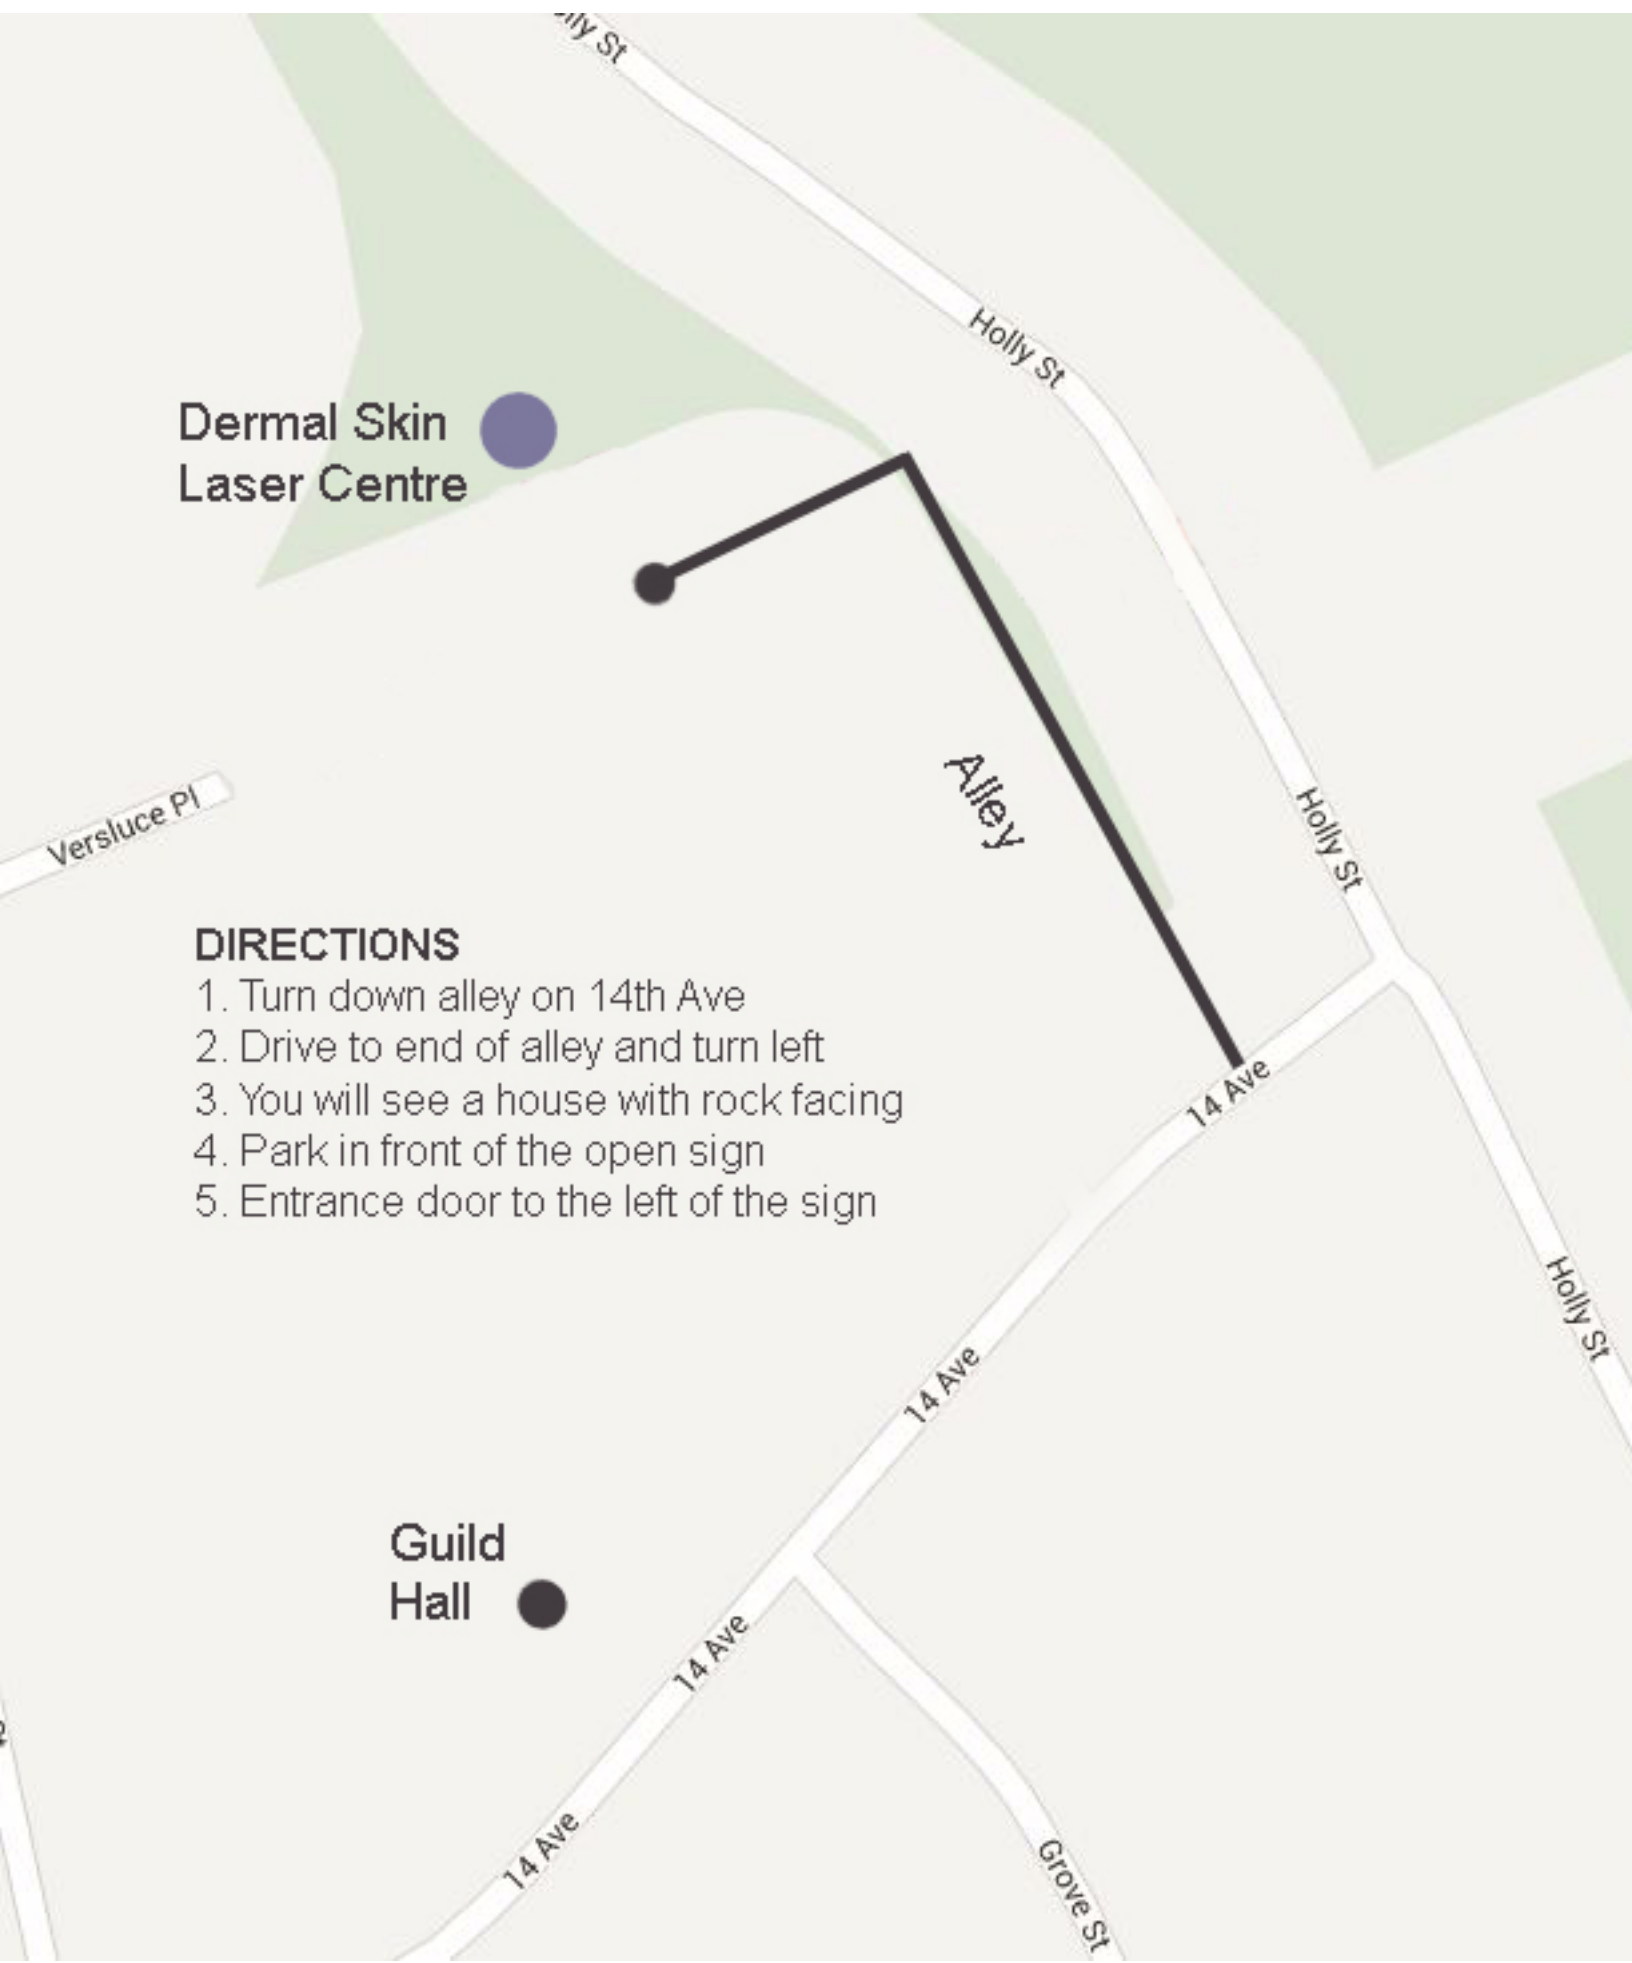

Directions to Dermal Skin Laser Centre - Please call if you have trouble locating us - 633-3005

DIRECTIONS

1. Turn down alley on 14th Ave
2. Drive to end of alley and turn left
3. You will see a house with rock facing
4. Park in front of the open sign
5. Entrance door to the left of the sign